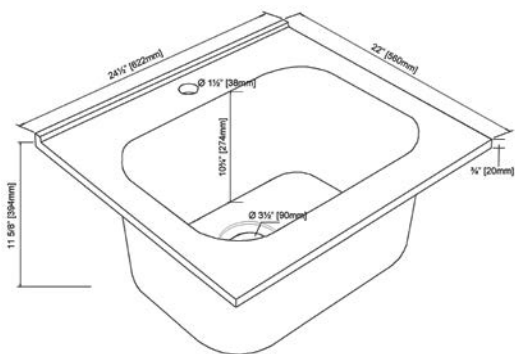

54

Features:

- Fireclay
- Overall depth: 11-3/4" (297mm)
- Water depth: 11" (279mm)
- Drain hole: 3-1/2" (90mm)
- Back splash NOT available, side splashes NOT available

Care & Maintenance

- Wash with soap and water or mild detergent.
- If necessary, a non-abrasive cleaner can be used
- It is NOT heat proof, chemical proof, or fracture proof in any form

*All stated sizes of quartz, ceramic, fireclay and fdSTONE® products are nominal and are subject to variations +or- 1/4". For this reason, any measurements that call for extremely close tolerances should be held until the final products are delivered.